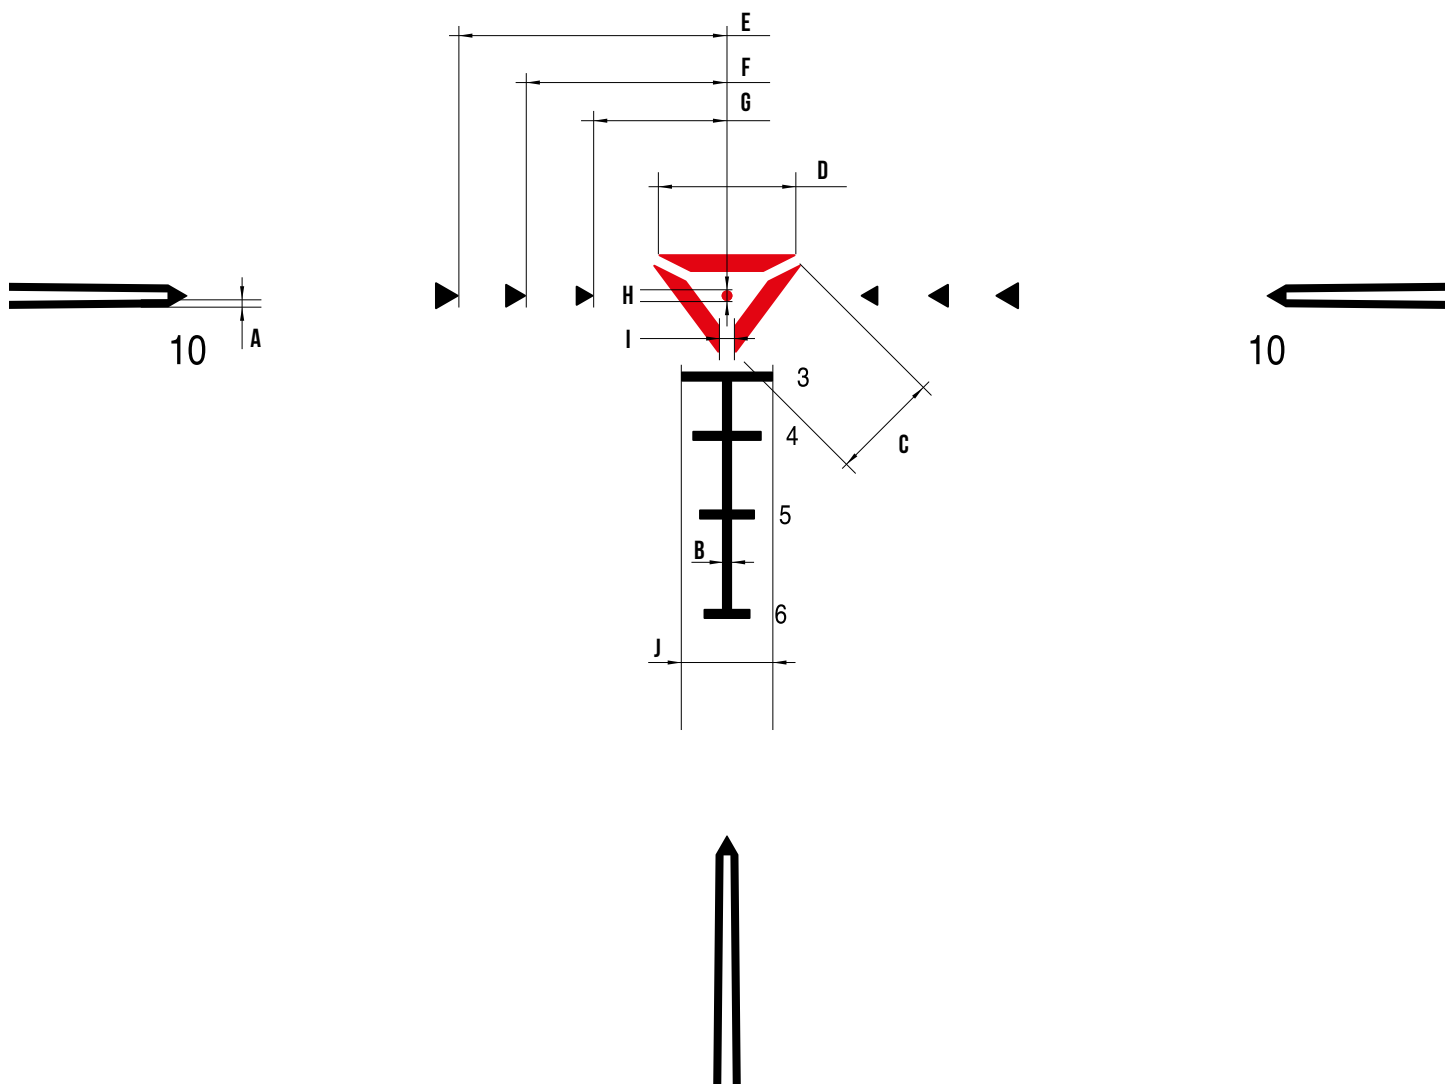

## ZC210 - PREDATOR

The ZC210 Predator reticle is designed for rapid target engagement, using a traditional BDC layout with 100m increments up to 600m. It is optimized for a 30cm targets up to 500m and 50cm target at 600m using standard cal. 5.56/ cal. 7.62 ammunition with standard barrel length (16"-20"). It includes leads next to the center for tracking moving targets at speeds of 6,4km/h (4mph), 9,65km/h (6 mph), and 12,9km/h (8 mph).

The reticle hashmarks also enable ranging of 50cm wide targets from edge to edge and 25cm from center to edge, effectively combining speed and accuracy in one platform.

	A	B	C	D	E	F	G	H	I	J
<b>MIL</b>	0,11	0,1	2	2,5	5MIL / 12,9km/h (8MPH)	3,75MIL / 9,65km/h (6MPH)	2,5MIL / 6,4km/h	0,2	3,3	5@300m